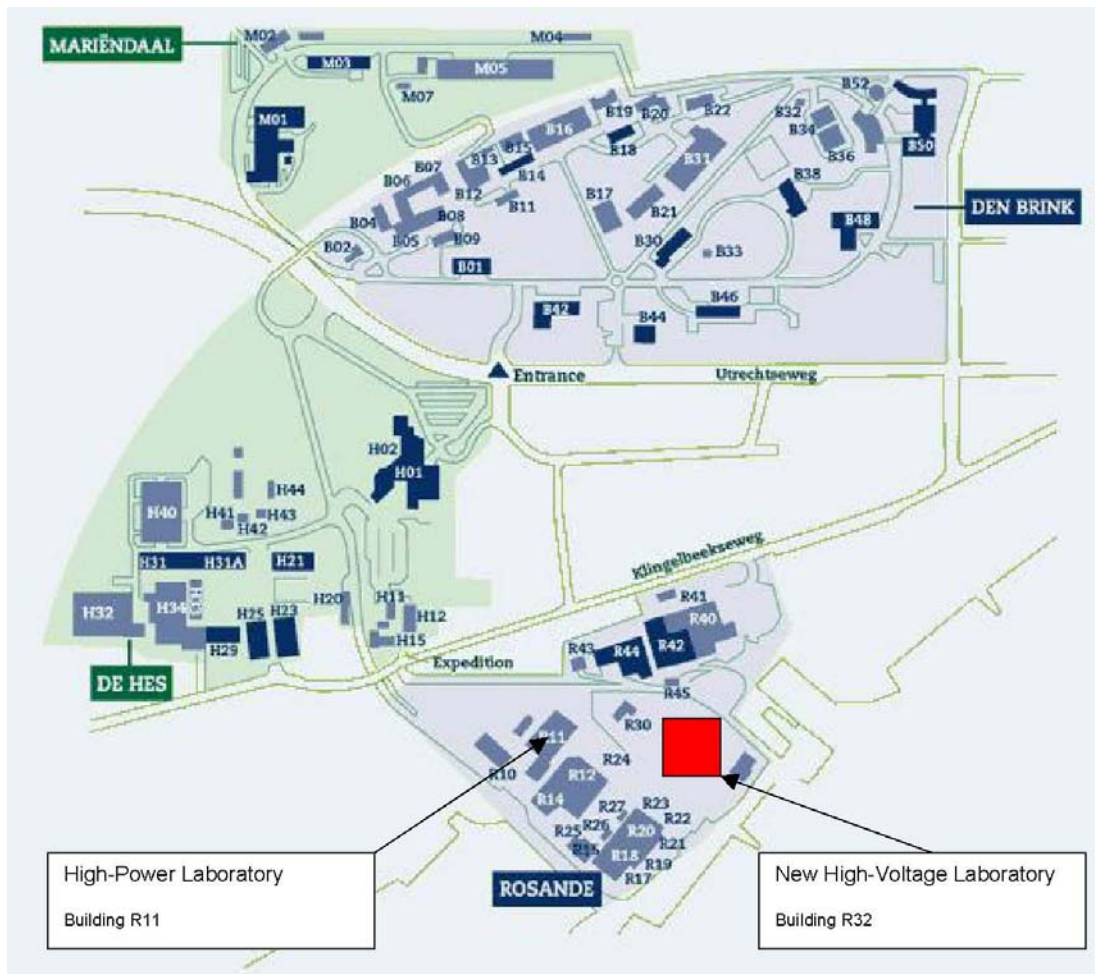

How to get to KEMA in Arnhem?

Business Park Arnheems Buiten

From Schiphol Airport

- highway A4 direction Amsterdam
- after tunnel turn right highway A9 direction Utrecht
- then A2 to Utrecht
- at motorway junction Oudenrijn (Utrecht) highway A12 direction to Arnhem
- follow A12 to Arnhem
- exit Oosterbeek / Arnhem
- turn right to Oosterbeek, road N224
- at traffic lights turn right to Oosterbeek
- in Oosterbeek turn left to Arnhem, road N225
- after the railroad overpass turn left for business park Arnheems Buiten

From Utrecht, The Hague or Amsterdam

- highway A12 to Arnhem
- exit Oosterbeek / Arnhem
- turn right to Oosterbeek, road N224
- at traffic lights turn right to Oosterbeek
- in Oosterbeek turn left to Arnhem, road N225
- after the railroad overpass turn left for business park Arnheems Buiten

From Rotterdam

- highway A15 direction Gorinchem / Tiel
- highway A50 to Apeldoorn / Doetinchem
- exit Renkum / Oosterbeek
- turn right, N225
- stay on this road, which leads through Oosterbeek towards Arnhem
- after the railroad overpass turn left for business park Arnhems Buiten

From Germany

- highway A12 to Arnhem
- exit Arnhem Noord
- follow direction Arnhem Centrum
- follow direction Burgers 'Zoo/Oosterbeek
- stay on this road, which leads to Oosterbeek
- In Oosterbeek scharp corner to the left, direction Arnhem
- after the railroad overpass turn left for business park Arnhems Buiten